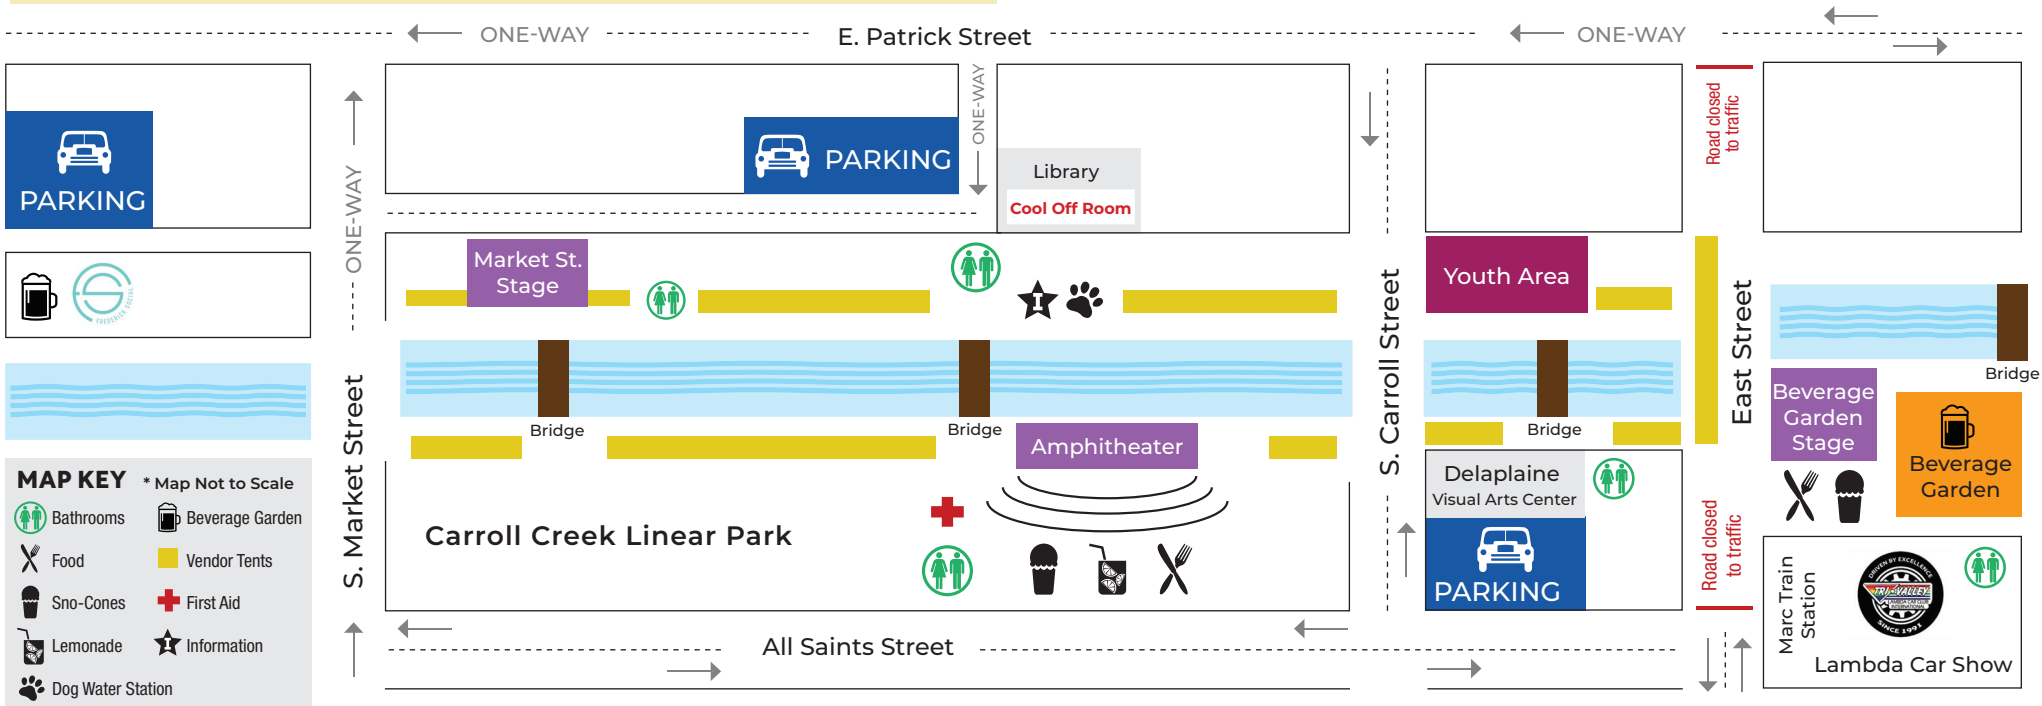

Beverage Garden Stage

- 11:00 a.m. DJ Tonya
- 11:30 a.m. Zach Seals | R&B
- 1:00 p.m. DJ Tonya
- 1:30 p.m. Anam Cara Dance
- 2:00 p.m. DJ Tonya
- 2:30 p.m. Ari Voxx | Pop
- 3:45 p.m. DJ Tonya
- 4:30 p.m. Afro Fusion and Mindfulness
- 5:30 p.m. DJ Tonya

Check Out Our Amazing Local Beverage Garden Businesses:

Wineries

Black Ankle Vineyards
Linganore Winecellars

Breweries

Brewers Alley
Olde Mother Brewing
RAK Brewing Co.
Smoketown Brewing Station

Distilleries

Church Street Distilling Co.
McClintock Distilling
Tenth Ward Distilling Co.

Alcohol Free

SoBar Mocktails

Frederick Pride happens because of the dedicated passion of our all-volunteer pride planning committee.

Support local businesses on Patrick & Market Streets – Restaurants, shops & more!

MAP KEY *Map Not to Scale

- Bathrooms
- Beverage Garden
- Food
- Sno-Cones
- Lemonade
- Dog Water Station
- Vendor Tents
- First Aid
- Information